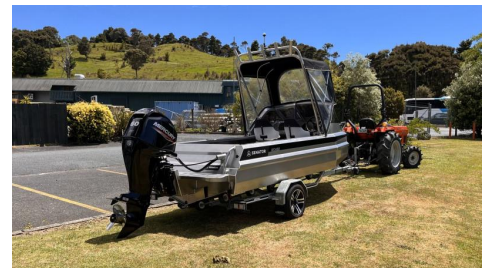

Disclaimer

Our company offers the details of this vessel in good faith but cannot guarantee or warrant the accuracy of this information nor warrant the condition of the vessel. A buyer should instruct his agents and/or surveyors to investigate such details buyer desires validated. This vessel is offered subject to prior sale, price change or withdrawal without notice.