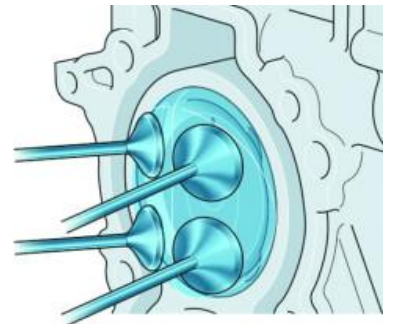

Disclaimer

Our company offers the details of this vessel in good faith but cannot guarantee or warrant the accuracy of this information nor warrant the condition of the vessel. A buyer should instruct his agents and/or surveyors to investigate such details buyer desires validated. This vessel is offered subject to prior sale, price change or withdrawal without notice.