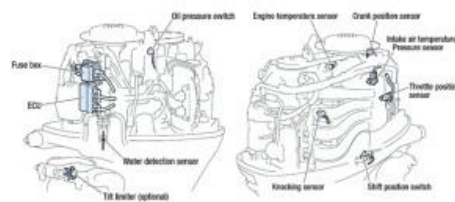

Disclaimer

Our company offers the details of this vessel in good faith but cannot guarantee or warrant the accuracy of this information nor warrant the condition of the vessel. A buyer should instruct his agents and/or surveyors to investigate such details buyer desires validated. This vessel is offered subject to prior sale, price change or withdrawal without notice.